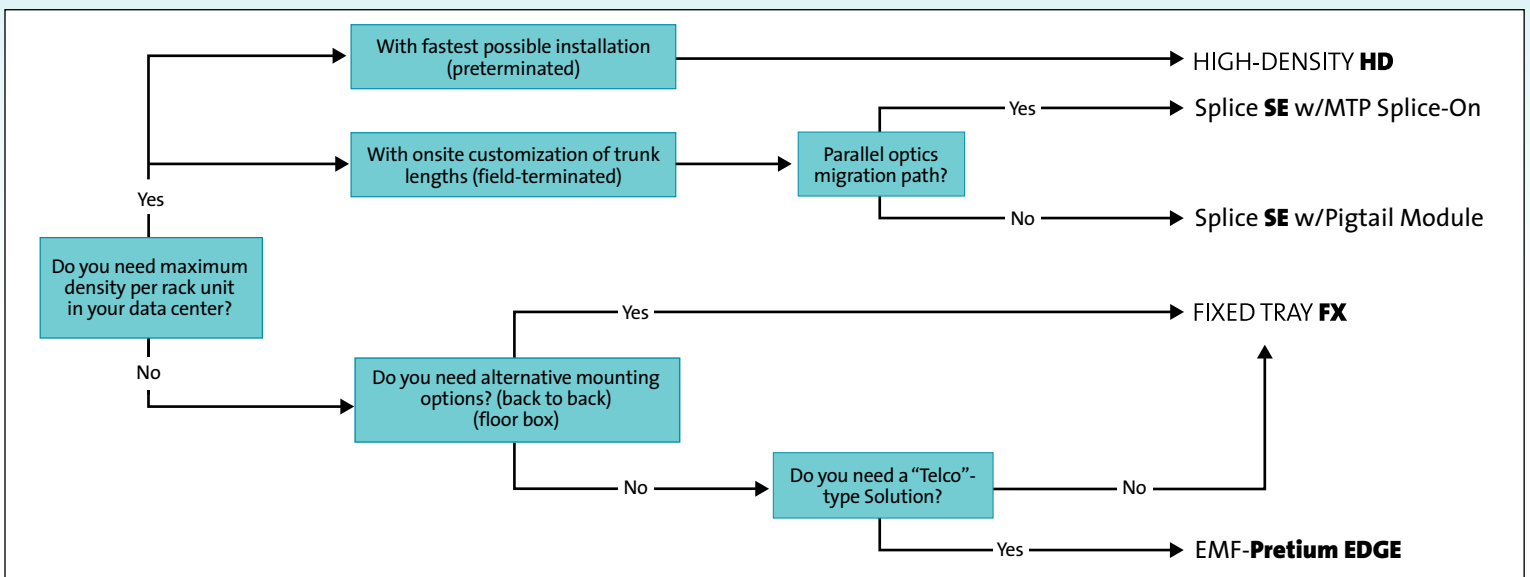

* Straight-through polarity options available