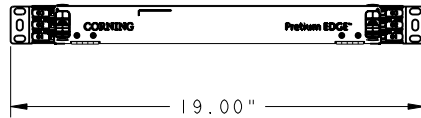

Assembly EDGE-01U-SP

top (open)

front (closed)

right side (closed)