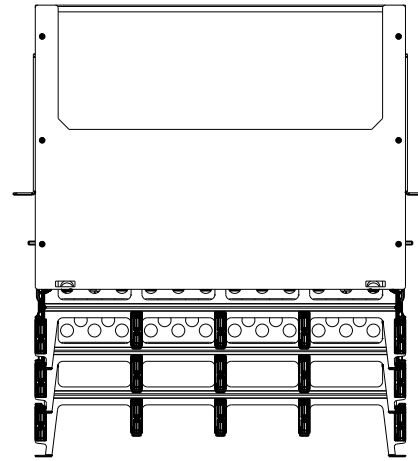

Assembly EDGE-01U-SP

top (open)

front (closed)

right side (closed)