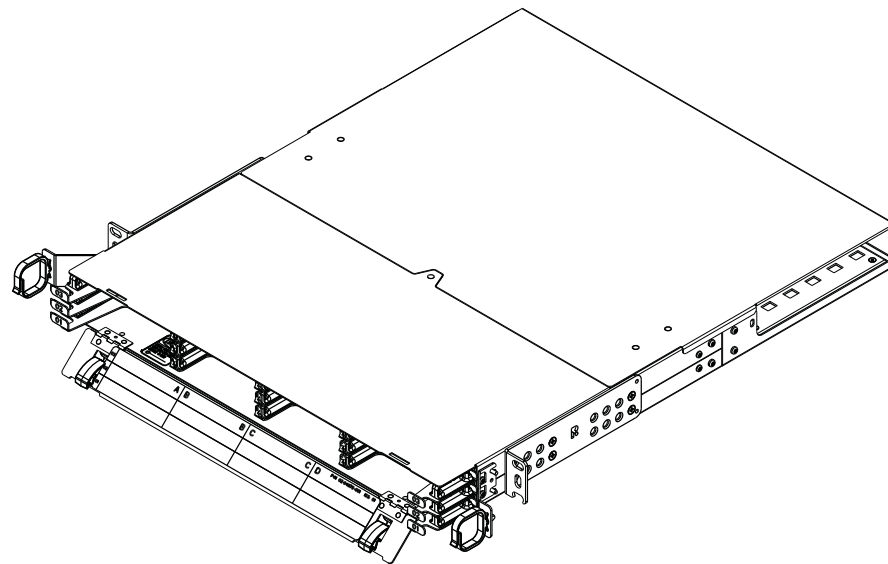

TOP (OPEN)

ASSEMBLY: EDGE-01U-SP

FRONT (CLOSED)

RIGHT (CLOSED)