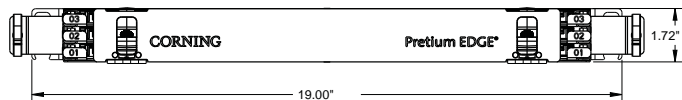

TOP (OPEN)

ASSEMBLY: EDGE-01U-SP

FRONT (CLOSED)

RIGHT (CLOSED)