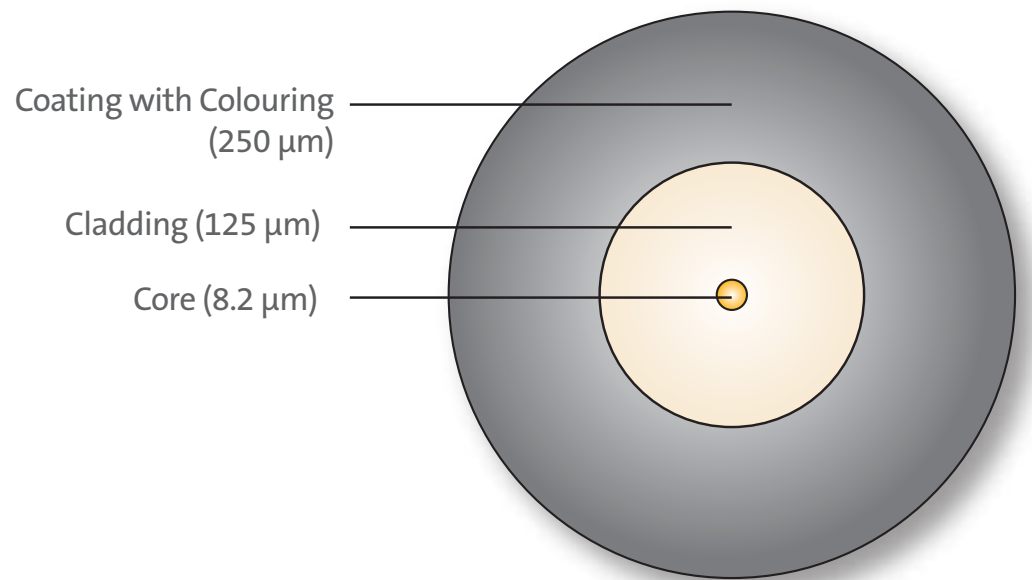

## Transmission Performance

Standard	ITU-T G.652.D, ITU-T G.657.A1
Optical Fibre Type	Single-mode Corning <sup>®</sup> SMF-28 <sup>®</sup> Ultra fibre
Wavelength (nm)	1310/1383/1550
Maximum Attenuation (dB/km)	0.34/0.34/0.20
PMD Link Design Value (ps/√km)	≤ 0.04
PMD Maximum Individual Fibre (ps/√km)	≤ 0.1

## Core Size

Single-mode