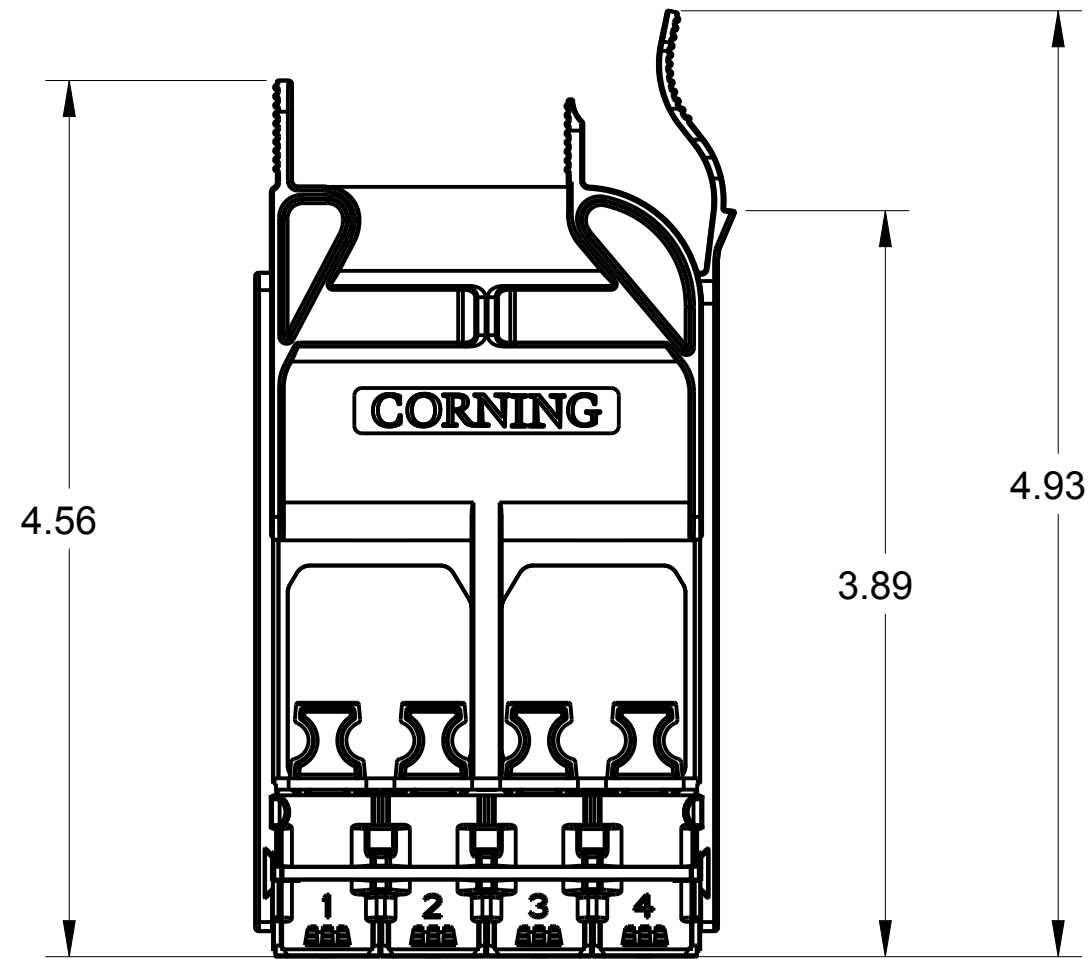

# EDGE8-CP32-V1

TOP VIEW

FRONT VIEW

RIGHT VIEW