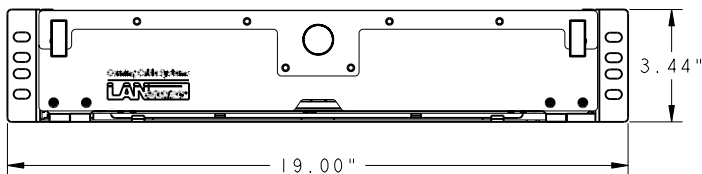

PCH-02U  
PRETIUM CONNECTOR HOUSING,  
2U (F/4 PANELS)

Front view  
(door open)

Front view  
(door closed)

Top view  
(cover removed)

Right view