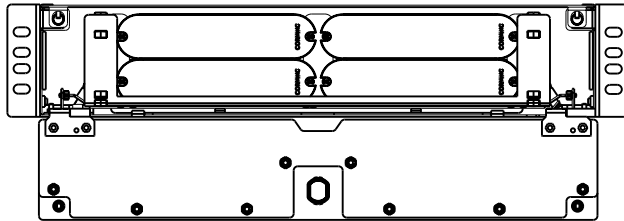

PCH-02U  
PRETIUM CONNECTOR HOUSING,  
2U (F/4 PANELS)

Front view  
(door open)

Front view  
(door closed)

Top view  
(cover removed)

Right view