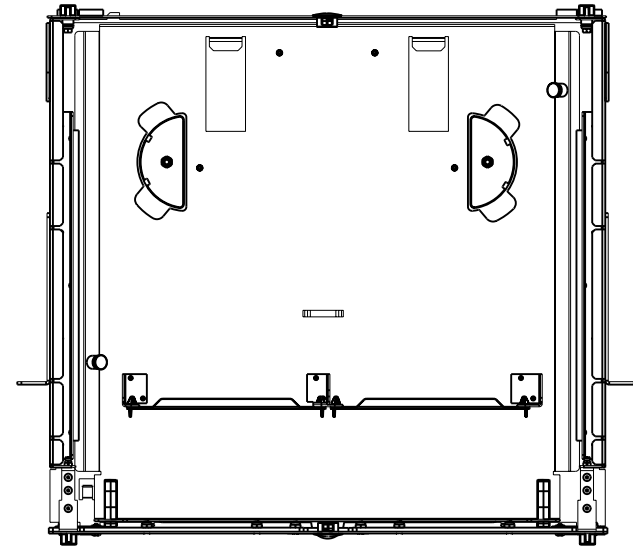

PCH-02U  
PRETIUM CONNECTOR HOUSING,  
2U (F/4 PANELS)

Front view  
(door open)

Front view  
(door closed)

Top view  
(cover removed)

Right view