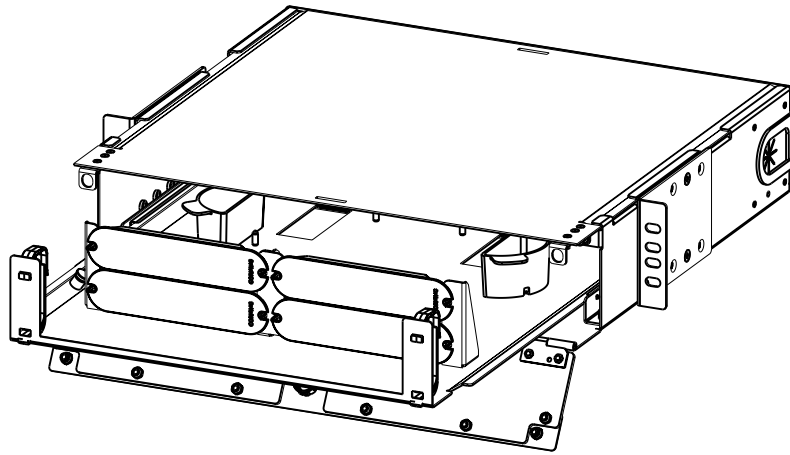

PCH-02U  
PRETIUM CONNECTOR HOUSING,  
2U (F/4 PANELS)

Front view  
(door open)

Front view  
(door closed)

Top view  
(cover removed)

Right view