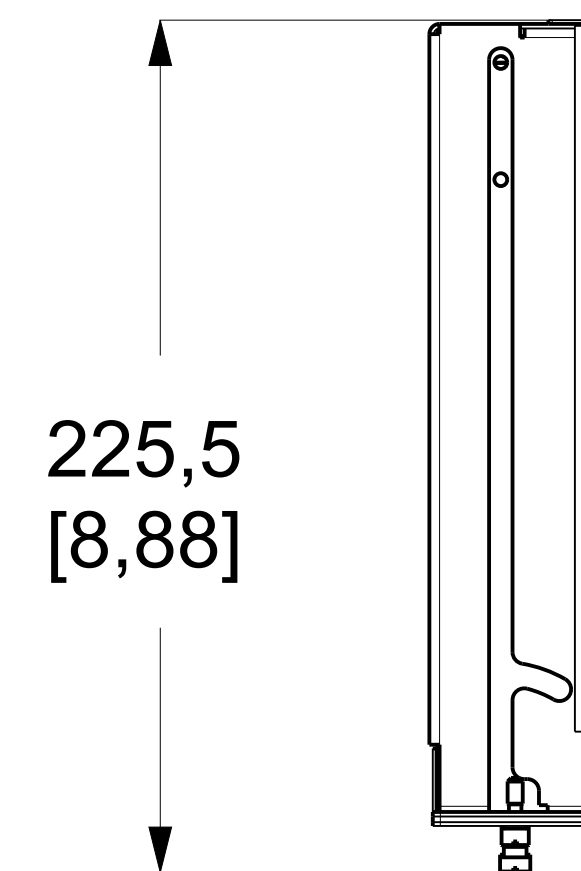

LANS-196-AD-00Q-S0B

PRIMARY UNITS: MM
SECONDARY UNITS: [INCH]

FRONT VIEW

TOP VIEW

SIDE VIEW

ISO VIEW

TOP VIEW
(WITH COVER REMOVED)

REAR VIEW