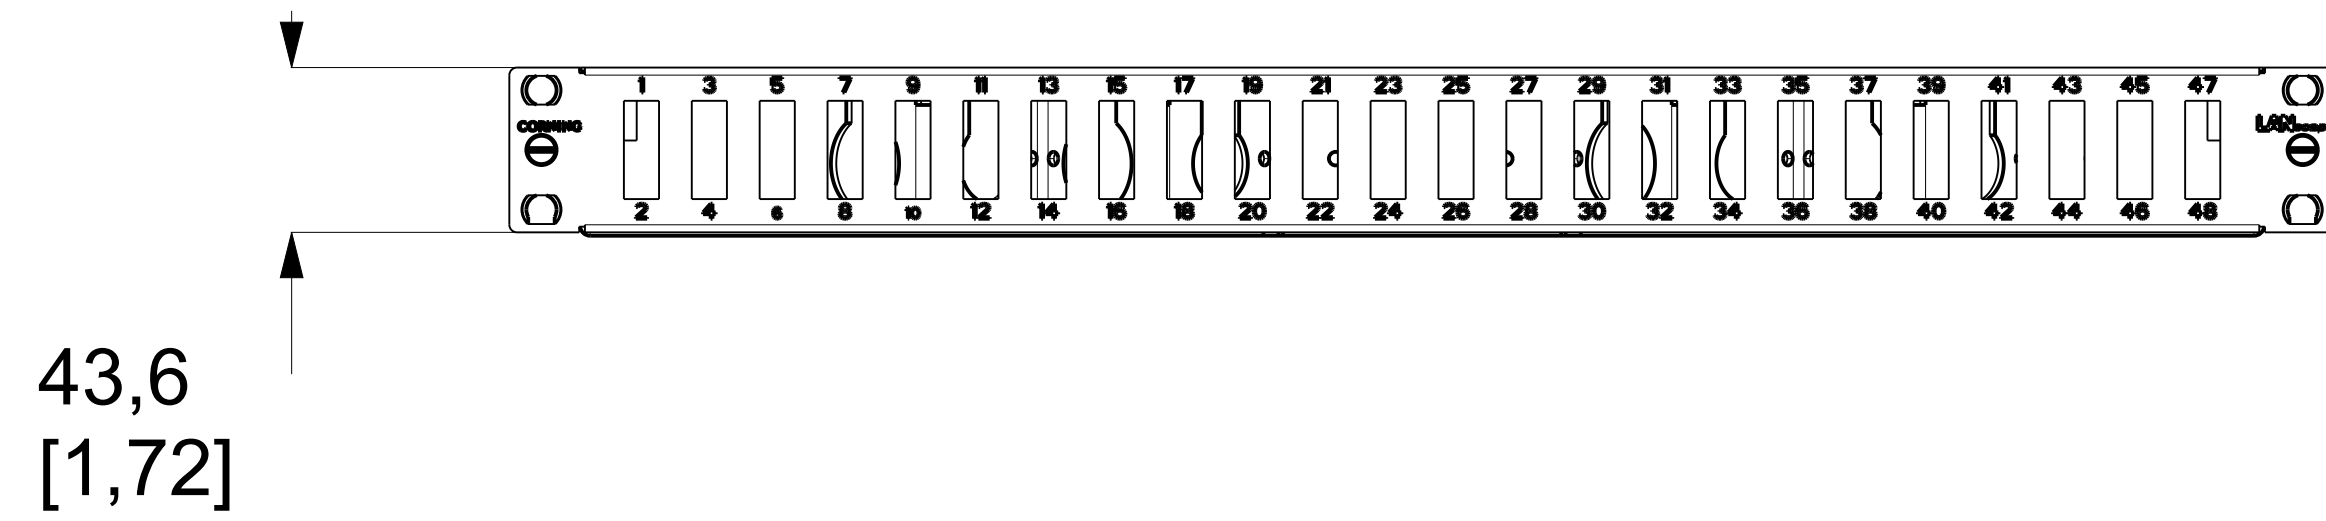

LANS-196-AD-00Q-S0B

PRIMARY UNITS: MM
SECONDARY UNITS: [INCH]

FRONT VIEW

TOP VIEW

SIDE VIEW

ISO VIEW

TOP VIEW
(WITH COVER REMOVED)

REAR VIEW