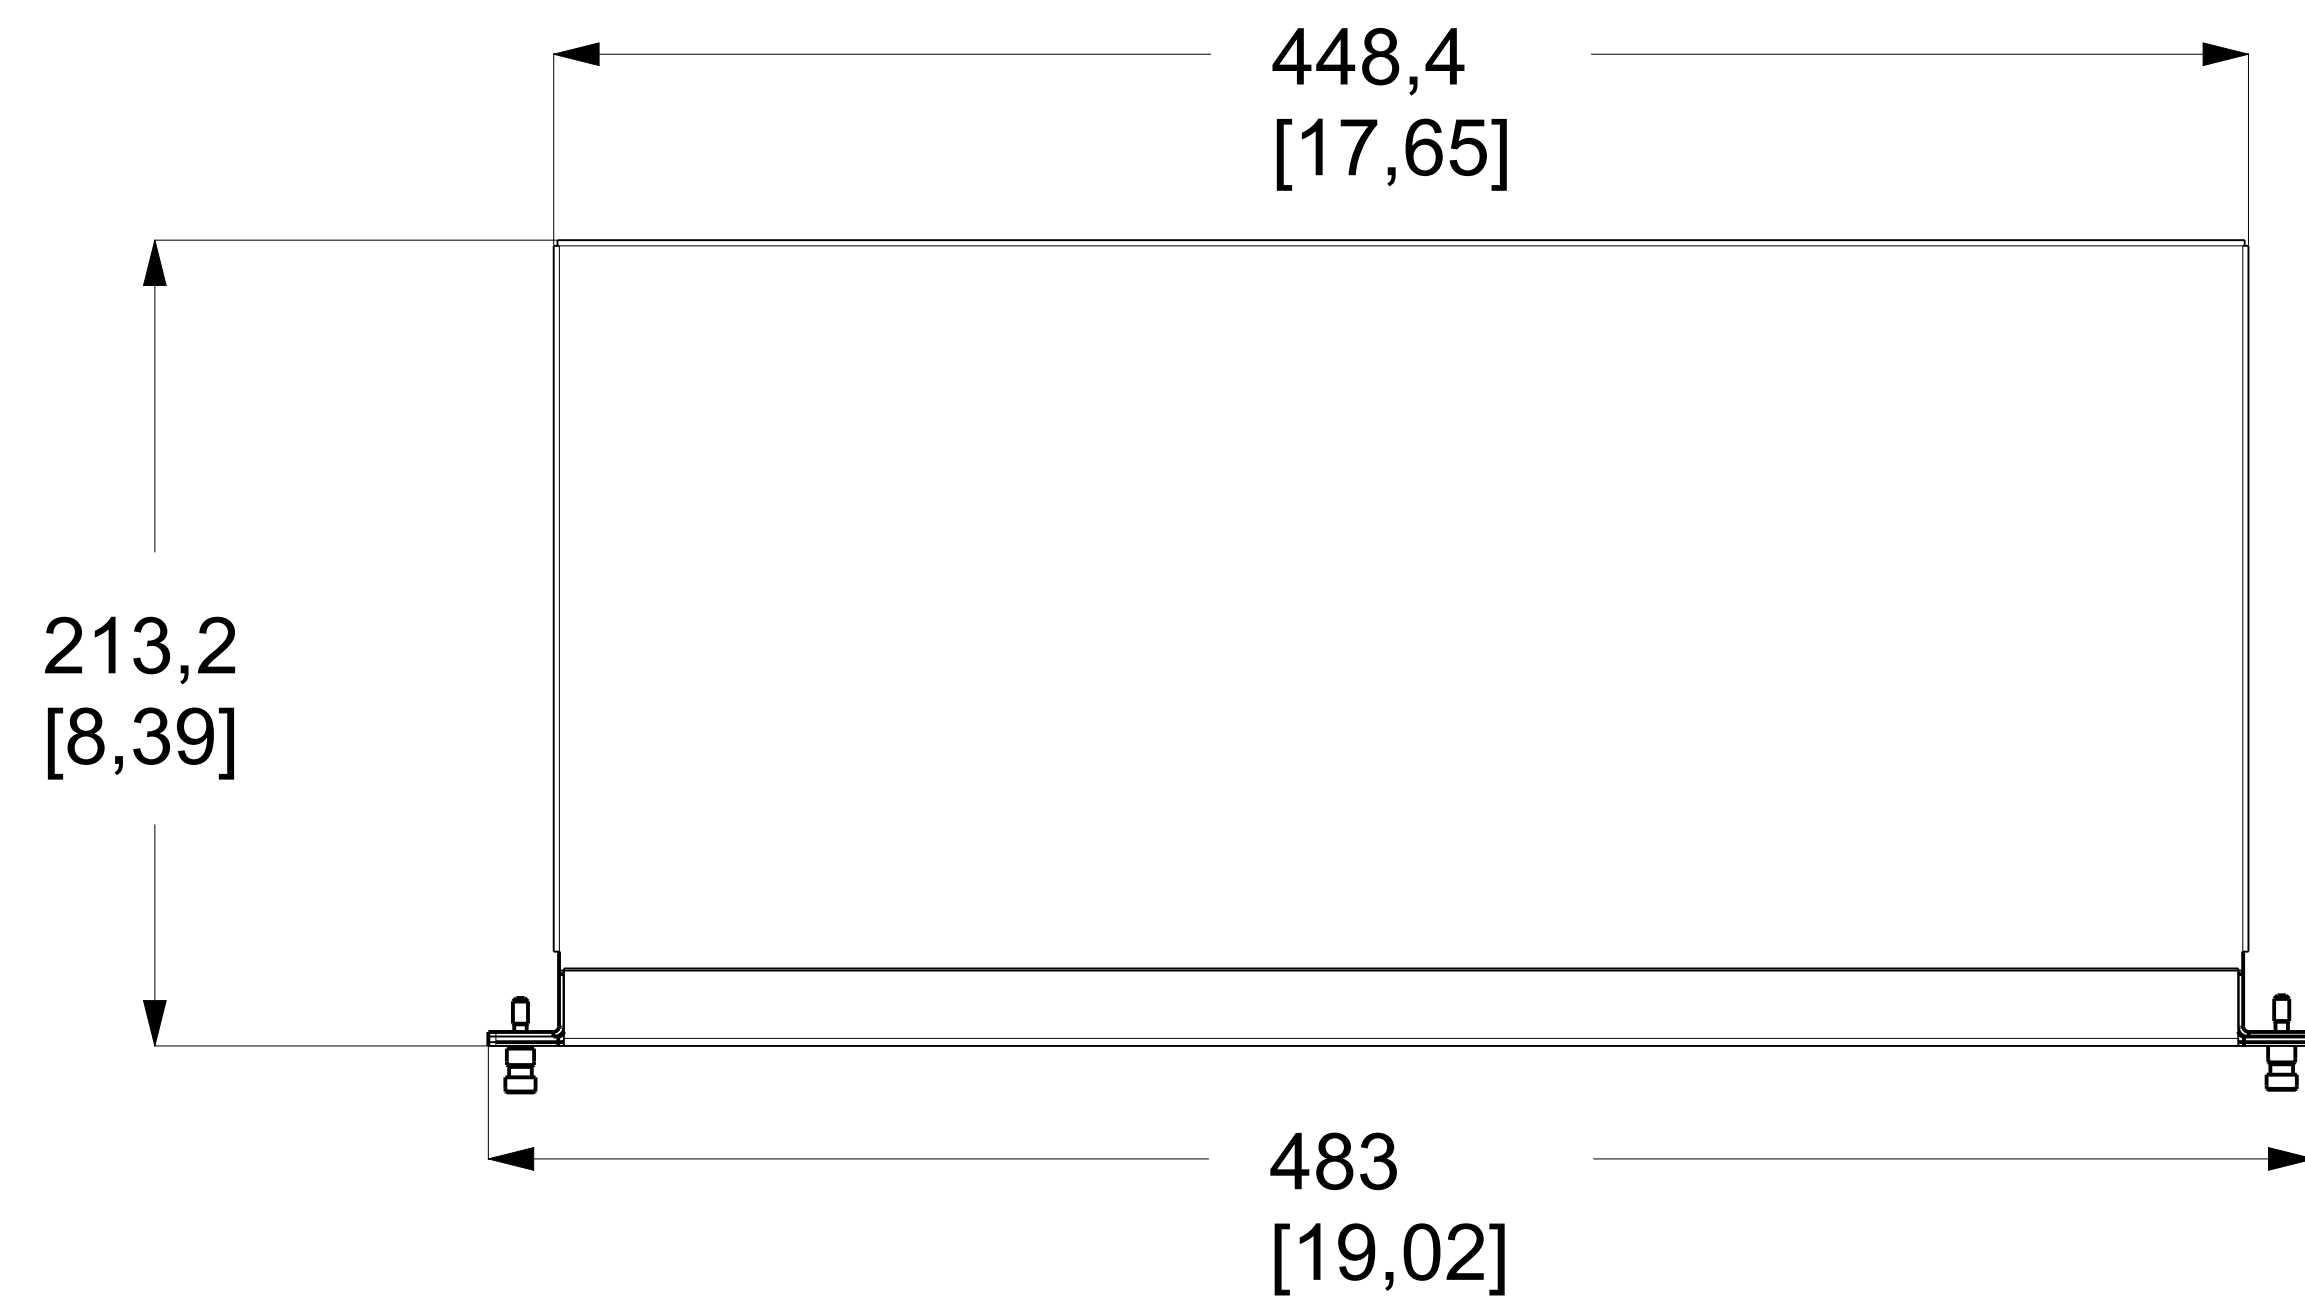

LANS-196-AD-00Q-S0B

PRIMARY UNITS: MM
SECONDARY UNITS: [INCH]

FRONT VIEW

TOP VIEW

SIDE VIEW

ISO VIEW

TOP VIEW
(WITH COVER REMOVED)

REAR VIEW