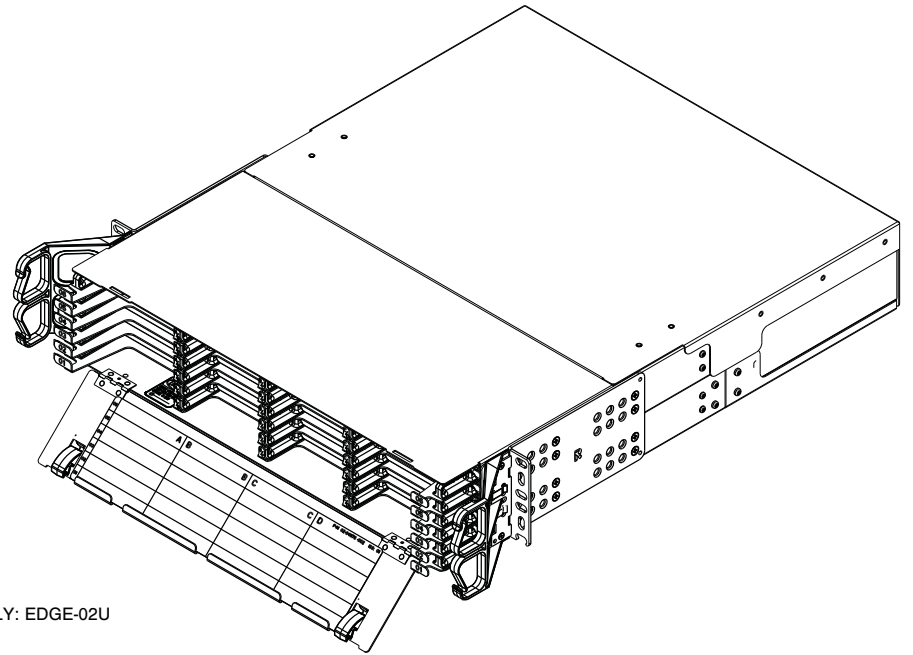

TOP (OPEN)

ASSEMBLY: EDGE-02U

FRONT (CLOSED)

RIGHT (CLOSED)