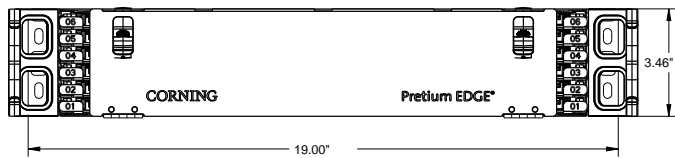

TOP (OPEN)

ASSEMBLY: EDGE-02U

FRONT (CLOSED)

RIGHT (CLOSED)