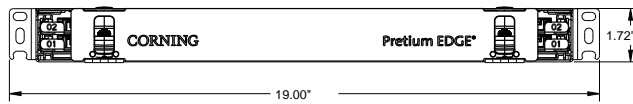

TOP (OPEN)

ASSEMBLY: EDGE-01U

FRONT (CLOSED)

RIGHT (CLOSED)