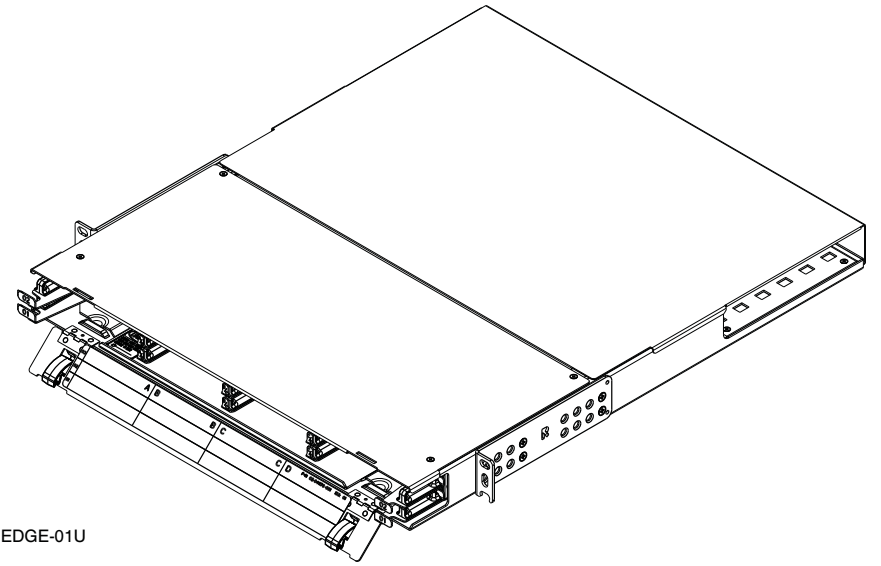

TOP (OPEN)

ASSEMBLY: EDGE-01U

FRONT (CLOSED)

RIGHT (CLOSED)