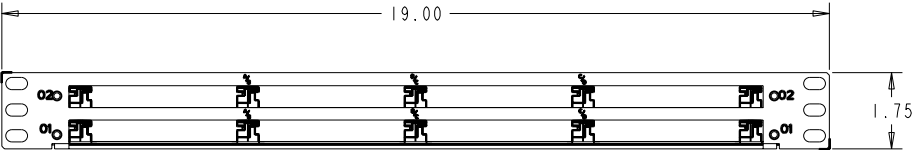

EDGE 01U - EMOD

TOP VIEW

FRONT VIEW

RIGHT VIEW