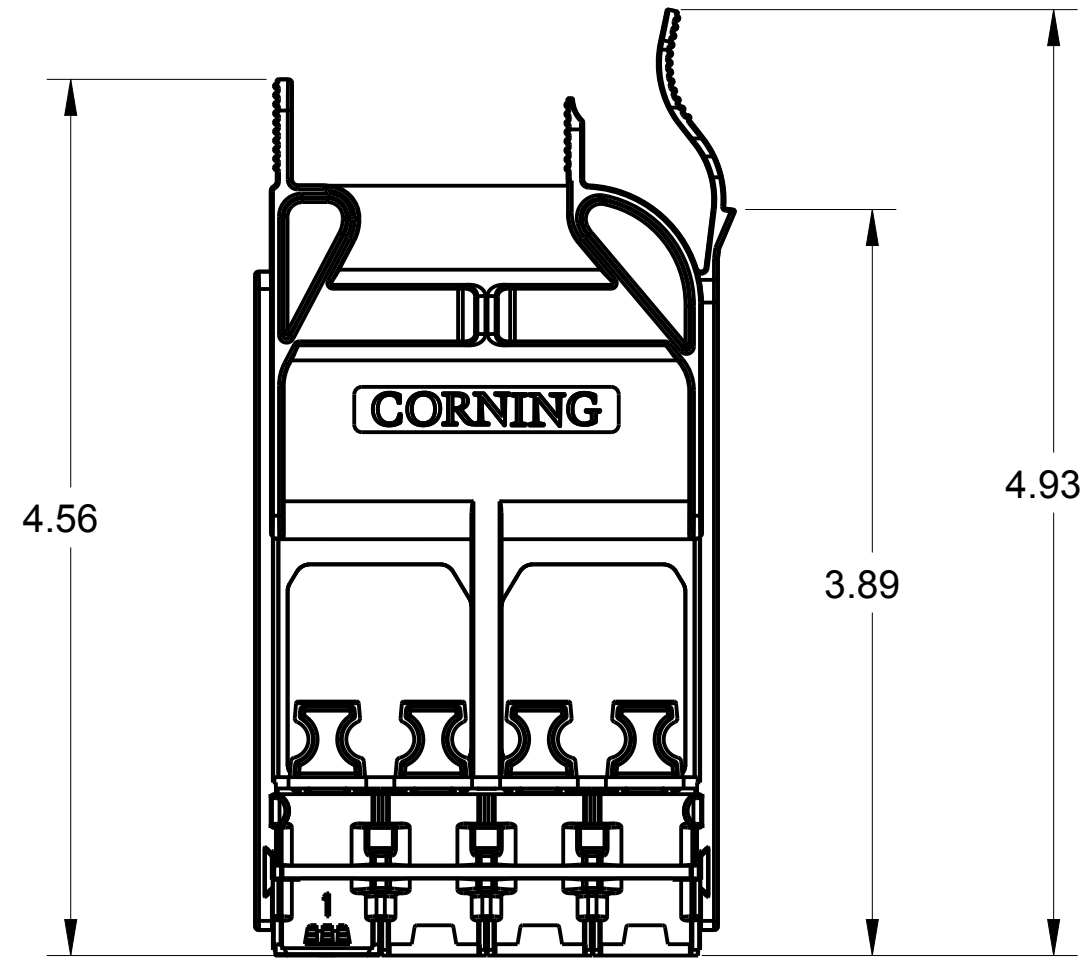

# EDGE8-CP08-V1

TOP VIEW

FRONT VIEW

RIGHT VIEW