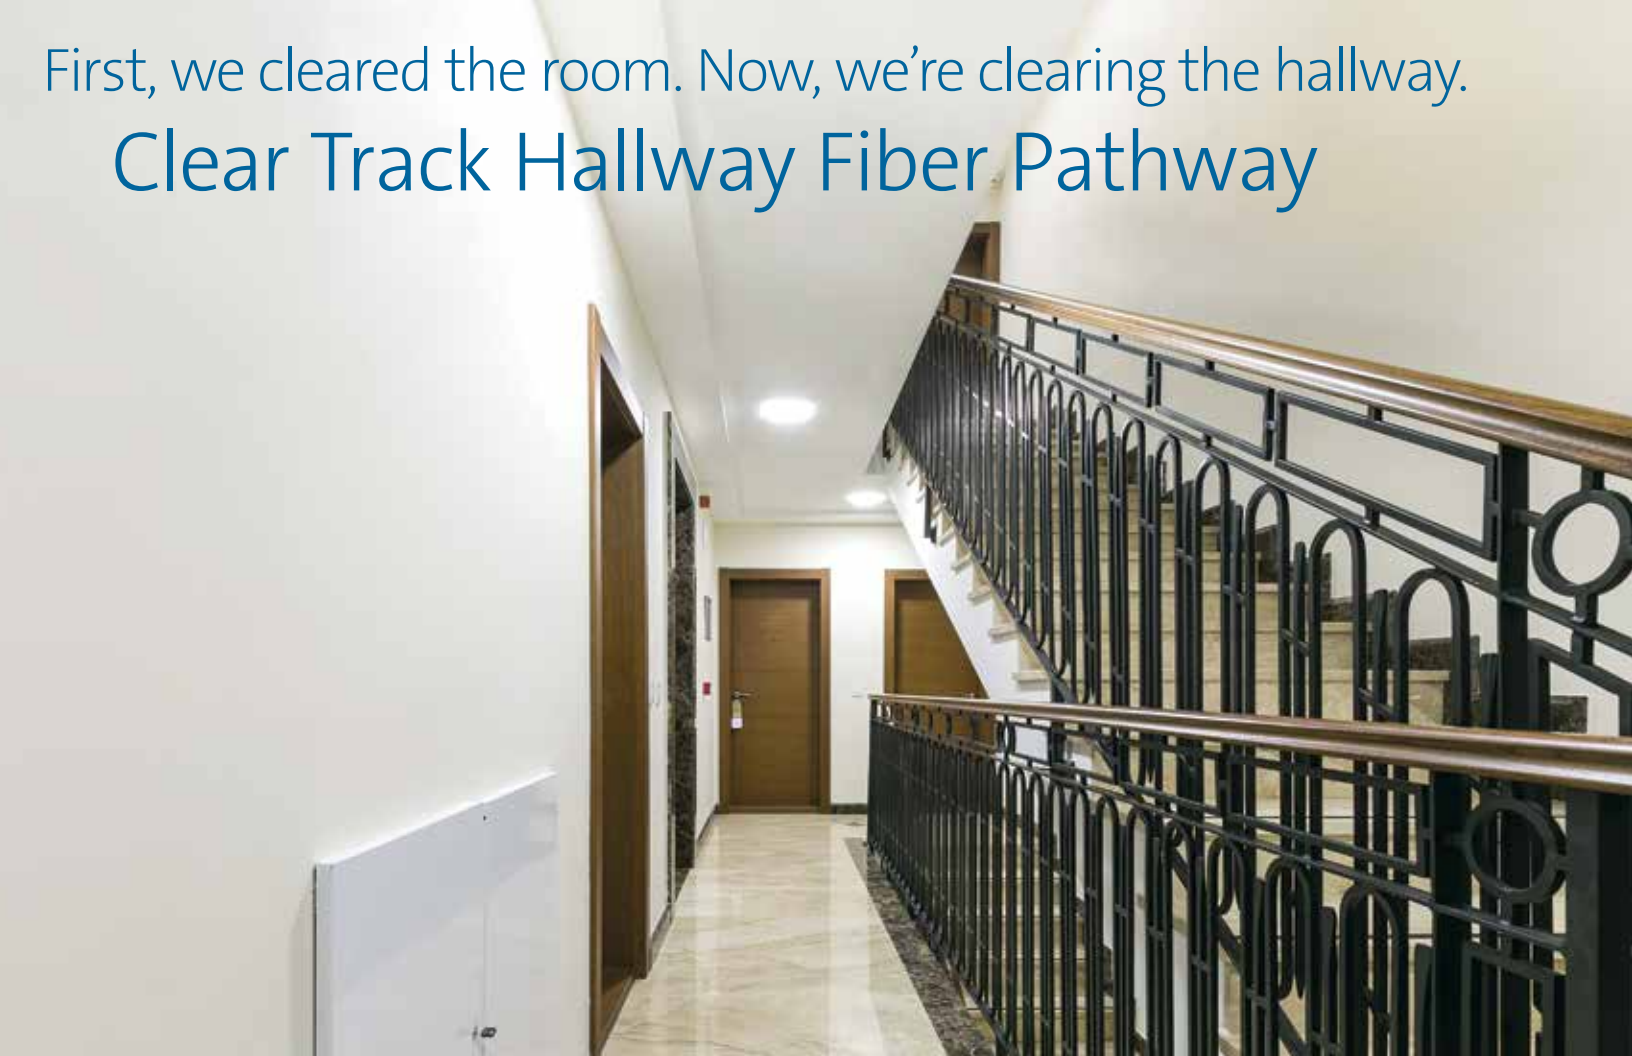

The clear choice.

Clear Track ILU Fiber Pathway is a virtually invisible solution specifically designed for inside the living unit.

Simple to deploy.

Our 900 μm Clear Fiber – ultra bend-insensitive fiber – can be quickly inserted using the handy installation tool. The fiber can then be terminated with a field-mounted mechanical connector or splice.

Smarter shuttered patch cords and wall plates.

The shuttered SC patch cord and low-profile wall plate enable installation of fiber from the wall outlet to the ONT. The red indicator ensures full insertion into the fiber connector and the “shutter” design helps prevent accidental contamination of the ferrule.

Aesthetically pleasing end-to-end fiber connectivity.

The Clear Track ILU Fiber Pathway has been proven in hundreds of thousands of homes worldwide.

First, we cleared the room. Now, we're clearing the hallway.

Clear Track Hallway Fiber Pathway

The Clear Track Hallway Fiber Pathway is the virtually invisible way to deliver ultra-high-speed gigabit broadband to multidwelling units (MDUs). It adapts micro-replication technology for the multifiber needs of MDU hallways to enable fast and easy installation with minimal disruption for tenants.