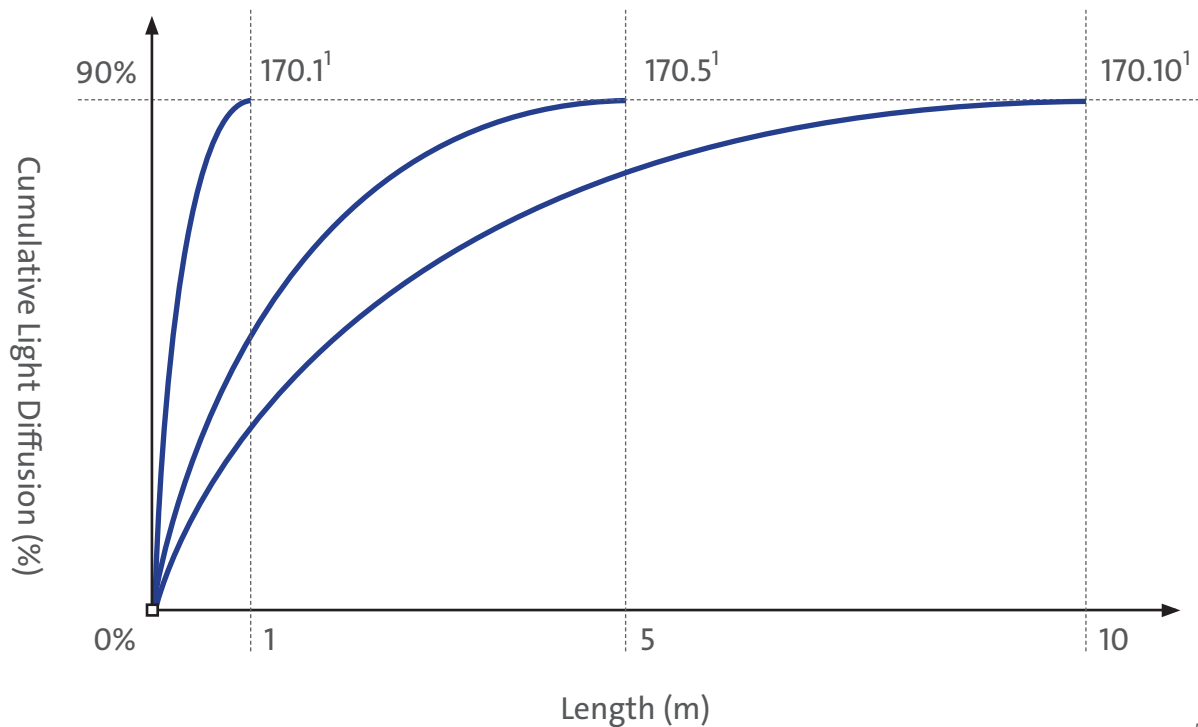

CORNING

Fibrance®
Light-Diffusing Fiber

Corning® Fibrance® Light-Diffusing Fiber

Specification Sheet

Corning® Fibrance® Light-Diffusing Fiber is a glass optical fiber made for thin, colorful, aesthetic lighting. This technology enables decorative lighting to be designed or embedded into tight or small places where other bulky lighting elements cannot fit.

Light Diffusion Characteristics

Optical:

Product Offering ¹	170.1	170.5	170.10
Light-Diffusion Length (Nominal)	1 m	5 m	10 m
Numerical Aperture	> 0.5		
Operating Wavelength Range	405 – 1000 nm evaluated, broader possible		
Viewing Angle ²	> 120 degrees		

Mechanical:

Core Diameter (μm)	170 ± 3		
Outer Diameter (μm)	230 ± 10		
Proof Test — Tensile Strength (kpsi)	> 100		
Jacket Diameter (μm)	900 nominal		
Jacket Material	Optical Grade PVC		

Environmental:

Operating Temperature Range	- 40 to +85 °C		
Storage Temperature Range	- 40 to +85 °C		

- 1 Different offerings of Corning® Fibrance® Light-Diffusing Fiber are identified by the core diameter and light-diffusion length. For example, a core diameter of 170 and light-diffusion length of 1 m, is identified as 170.1.
- 2 Viewing angle is defined as the angle at which the luminance is greater than 50% of the maximum. The fiber emits light uniformly in 360° around the circumference of the fiber and >120° along the length of the fiber if viewed from either end.