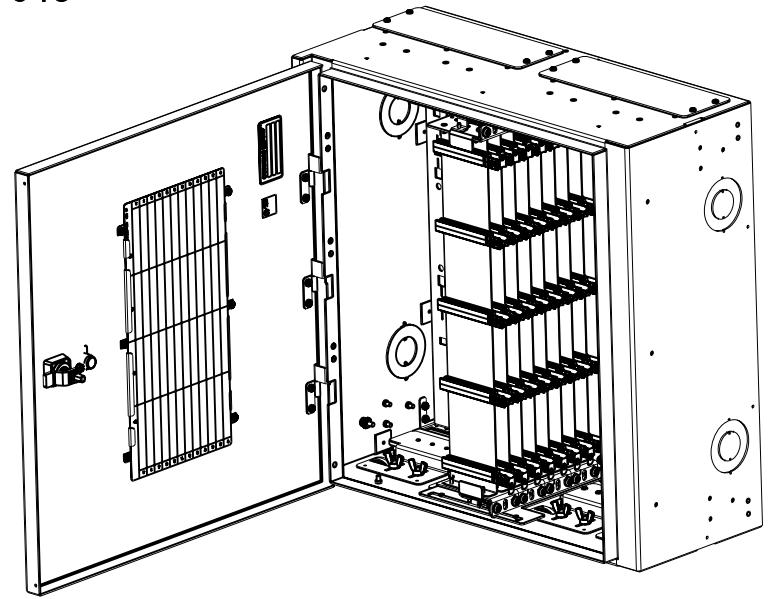

# ASSEMBLY EDGE-FZB-04U

TOP (CLOSED)

ISO VIEW (DOOR OPENED)

FRONT (CLOSED)

RIGHT (CLOSED)