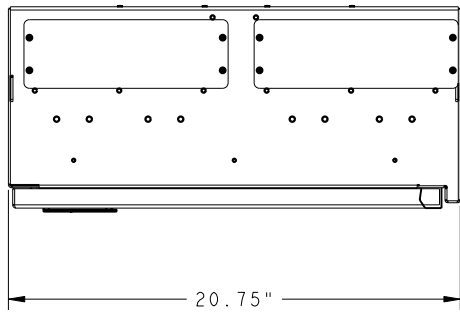

# ASSEMBLY EDGE-FZB-04U

TOP (CLOSED)

ISO VIEW (DOOR OPENED)

FRONT (CLOSED)

RIGHT (CLOSED)